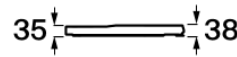

INSPIRA

Square - Soft-closing WC seat and cover

DIMENSIONS

Length 442 mm
 Width 372 mm
 Height 38 mm

COLOURS AND FINISHES

00 White

TECHNICAL DRAWINGS

FEATURES

Soft-closing WC seat and cover.

Ceramics bowl width (mm): 370

EasyFix

Hinges material: Chromed brass

Length between the centers of bolts holes (mm): 160

Length from the centers of the bolts holes to the front of the