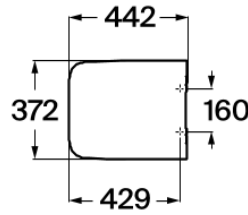

INSPIRA

Square - Soft-closing WC seat and cover

DIMENSIONS

Length 442 mm
 Width 372 mm
 Height 38 mm

COLOURS AND FINISHES

00 White

TECHNICAL DRAWINGS

FEATURES

Soft-closing WC seat and cover.

Ceramics bowl width (mm): 370

EasyFix

Hinges material: Chromed brass

Length between the centers of bolts holes (mm): 160

Length from the centers of the bolts holes to the front of the

bowl (mm): 426

Shape: Square

Suitable for: Toilet

Supralit®

Antibacterial material

EasyClean®

SoftClose system

COMPATIBLE WITH